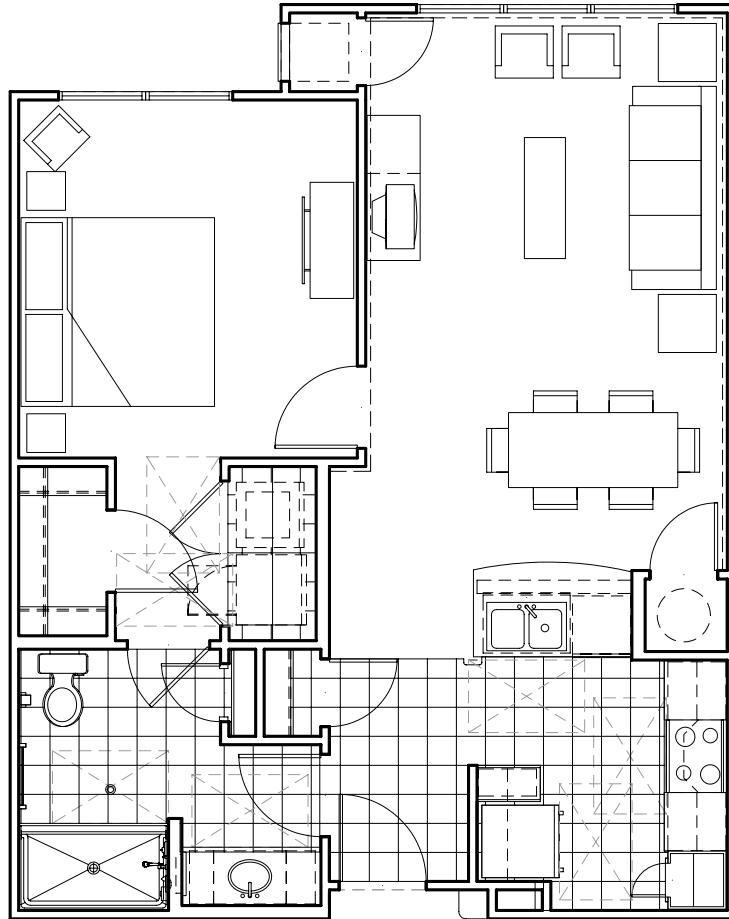

COLUMBIA MECHANICSVILLE SENIOR
APARTMENT HOMES

ONE BEDROOM, ONE BATH
THE RANDOLPH
750 SQUARE FEET